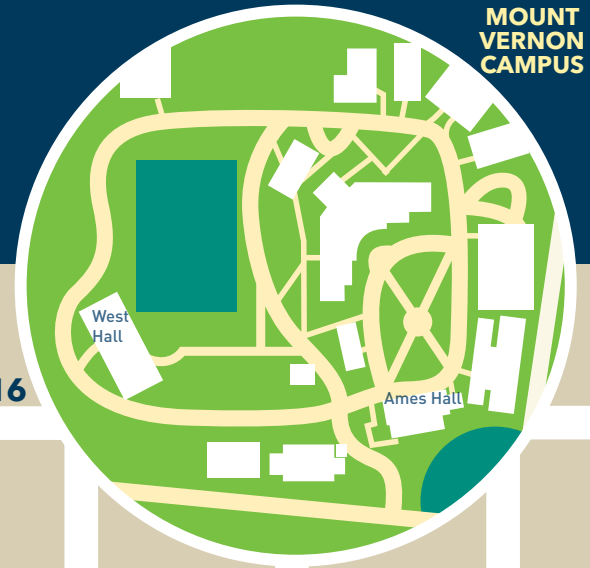

DINING NEAR CAMPUS

THE GEORGE
WASHINGTON
UNIVERSITY
WASHINGTON, DC

Welcome to GW. If you wish to grab a snack or meal during your visit, may we suggest one of our local dining partners? These locations are student favorites too, as they accept GWorld cards. Get a taste of life at GW and enjoy your visit!

RESTAURANTS

FOGGY BOTTOM

&Pizza	2224 F Street, NW	1
2000 PENN	2000 Pennsylvania Ave., NW	2
Au Bon Pain		
Bertucci's		
Captain Cookie & The Milk Man		
Chipotle		
Laoban Dumplings		
Lindy's Red Lion & Bon Appetite		
Paul Bakery		
The Perfect Pita		
7-eleven	912 New Hampshire Ave, NW 514 19th Street, NW	3
Beefsteak	800 22nd Street, NW	4
Bobby's Burger Palace	2121 K Street, NW	5
Burger, Tap & Shake	2200 Pennsylvania Ave., NW	6
Cafe Aria	1917 F Street, NW	7
California Tortilla	1809 E Street, NW	8
Capitol Grounds Coffee	2100 Pennsylvania Ave., NW	9
Carvings	2021 F Street, NW	10
Chalin's Restaurant	1912 I Street, NW	11
The Coffee Cart	2122 H Street, NW	12
Devon & Blakely	2200 Pennsylvania Ave., NW	13
DISTRICT HOUSE	2121 H Street, NW	14
Chick-fil-A		
GRK Fresh Greek		
Onolicious Poke		
Peet's Coffee		
Sol Mexican Grill		
Wiseguy Pizza		
Domino's Pizza	2029 K Street, NW	15
Froggy Bottom Pub	2021 K Street, NW	16
GW Delicatessen	2133 G Street, NW	17
GW Hospital Cafeteria	900 23rd Street, NW	18
Homeslyce	2121 K Street, NW	19
Jetties	1921 I Street, NW	20
JRINK Juicery	1922 I Street, NW	21
Juan Valdez Cafe	1889 F Street, NW	22
Kaz Sushi Bistro	1915 I Street, NW	23
The Magic Gourd	528 23rd Street, NW	24
Panera Bread	800 21st, Street, NW	25
Penn Grill & Cafe	825 20th Street, NW	26
Point Chaud	2201 G Street, NW	27
Poppabox	1928 I Street, NW	28
Rolls by U	2140 F Street, NW	29
Roti	2221 I Street, NW	30
SHENKMAN HALL	616 23rd Street, NW	31
Baskin Robbins		
Dunkin Donuts		
Gallery Cafe		
Potbelly		
Teashi		
South Block Juice	2301 G Street, NW	32
Starbucks	1957 E Street, NW	33
Starbucks	2130 H Street, NW	34
Subway	1959 E Street, NW	35
Sweetgreen	2221 I Street, NW	36